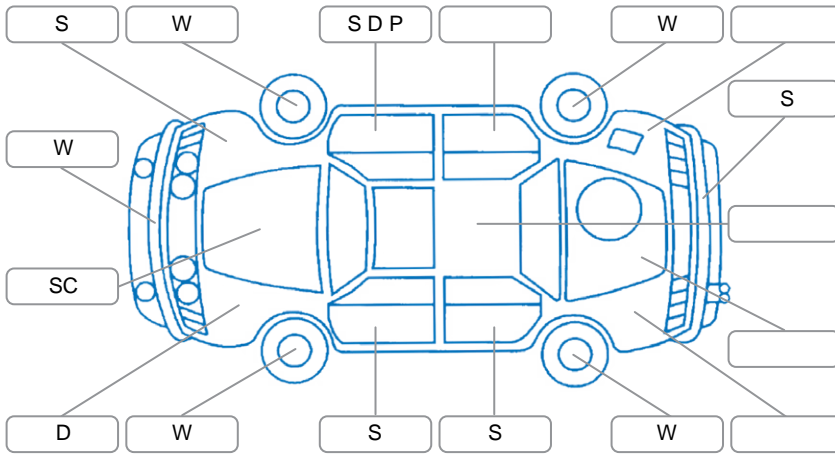

Report ID:	28,096,963	Version:	1
Created:	06 Apr 2026		

Make:	Toyota	Model:	Avensis
Body Style:	Wagon	Year:	2013
Rego No.:	HBW196	Rego Expiry:	09 Jul 2026
WoF Expiry:	15 Nov 2026	Odometer:	128,394 Kms
Good No.:	28096963	VIN:	SB1EK76L00E032738
Next Service:	133000	Service History:	No

Key
 S = Scratch R = Rust C = Crack * = Decals W = Significant scuffs
 D = Dent PT = Paint defect P = Pin dent SC = Stone Chips

Note: some defects and blemishes may not be displayed in the diagram

Body Inspection Comments