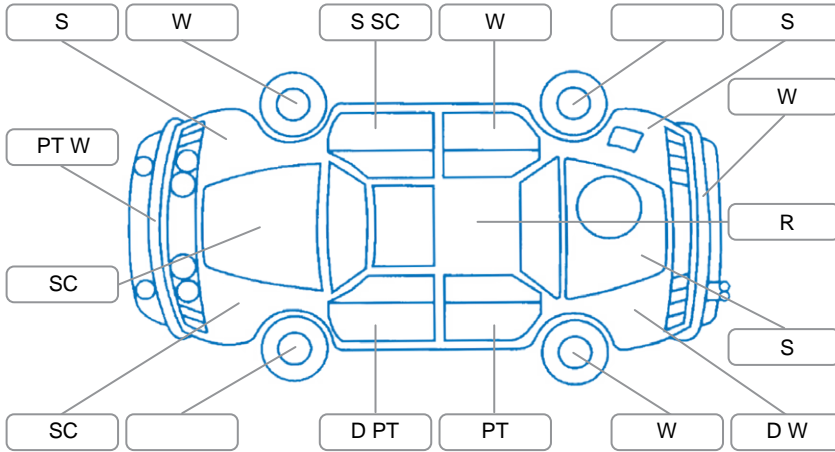

Report ID:	28,096,959	Version:	1
Created:	04 Apr 2026		

Make:	Toyota	Model:	Rav4
Body Style:	SUV	Year:	2013
Rego No.:	GTB333	Rego Expiry:	25 Sep 2026
WoF Expiry:	30 May 2026	Odometer:	202,562 Kms
Good No.:	28096959	VIN:	JTMYPDREV80D003866
Next Service:	209500	Service History:	No

Key

S = Scratch R = Rust C = Crack * = Decals W = Significant scuffs
 D = Dent PT = Paint defect P = Pin dent SC = Stone Chips

Note: some defects and blemishes may not be displayed in the diagram

Body Inspection Comments