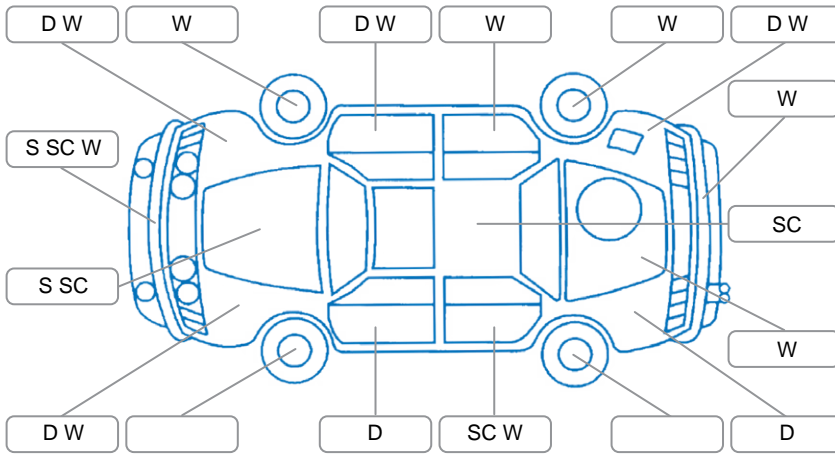

Report ID:	28,096,890	Version:	3
Created:	21 Apr 2026		

Make:	Ford	Model:	Ecosport
Body Style:	SUV	Year:	2015
Rego No.:	RSM353	Rego Expiry:	31 May 2026
WoF Expiry:	20 Jan 2027	Odometer:	142,880 Kms
Good No.:	28096890	VIN:	MAJBXXMRKBFL45744
Next Service:	152,200km	Service History:	No

Key

S = Scratch R = Rust C = Crack * = Decals W = Significant scuffs
 D = Dent PT = Paint defect P = Pin dent SC = Stone Chips

Note: some defects and blemishes may not be displayed in the diagram

Body Inspection Comments

Spare tire cover scratches and scuffs
 Windscreen stone chips

Conditions During Body Inspection	Dry
-----------------------------------	-----

Under Carriage and Under Bonnet Inspection Comments

Front wheel drive