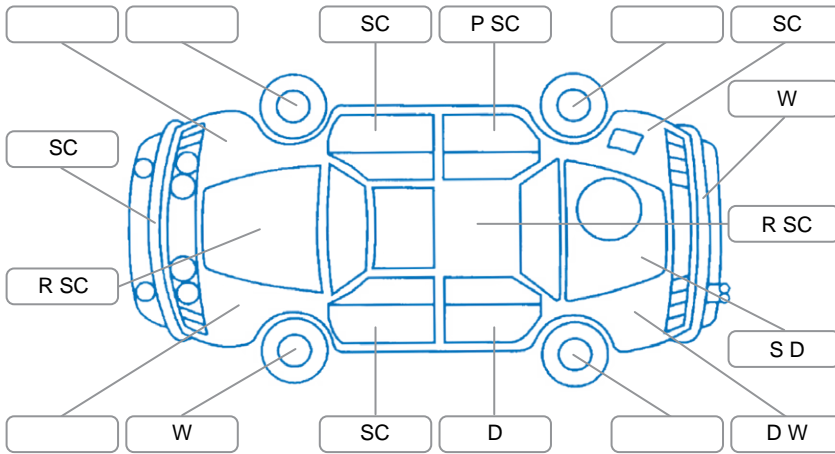

Report ID:	28,096,874	Version:	1
Created:	10 Apr 2026		

Make:	Mitsubishi	Model:	Triton
Body Style:	Utility	Year:	2016
Rego No.:	JRU327	Rego Expiry:	20 Jun 2026
WoF Expiry:	13 Mar 2027	Odometer:	236,755 Kms
Good No.:	28096874	VIN:	MMAJJKK10GH021813
Next Service:	246,000	Service History:	Yes

**Key**  
 S = Scratch    R = Rust    C = Crack    \* = Decals    W = Significant scuffs  
 D = Dent    PT = Paint defect    P = Pin dent    SC = Stone Chips

Note: some defects and blemishes may not be displayed in the diagram