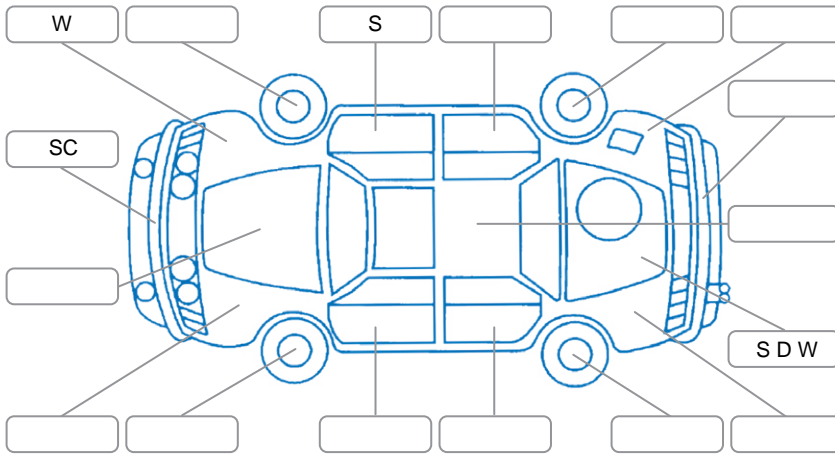

**Key**

S = Scratch    R = Rust    C = Crack    \* = Decals    W = Significant scuffs  
 D = Dent    PT = Paint defect    P = Pin dent    SC = Stone Chips

Note: some defects and blemishes may not be displayed in the diagram

**Body Inspection Comments**

Grill broken , front bumper trim missing  
 Cracked screen in cva

Conditions During Body Inspection

Dry

**Under Carriage and Under Bonnet Inspection Comments**

Significant transmission oil leak