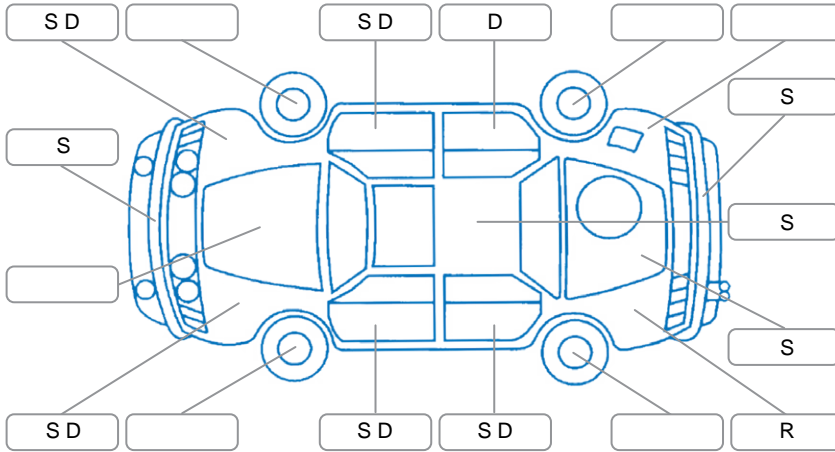

Key

S = Scratch R = Rust C = Crack * = Decals W = Significant scuffs
 D = Dent PT = Paint defect P = Pin dent SC = Stone Chips

Note: some defects and blemishes may not be displayed in the diagram

Body Inspection Comments

Conditions During Body Inspection

Dry

Under Carriage and Under Bonnet Inspection Comments

Interior Comments

Seats:	Average
Carpets:	Average
Panels:	Average
Dashboard:	Good

General Comments

Driver body seal torn,