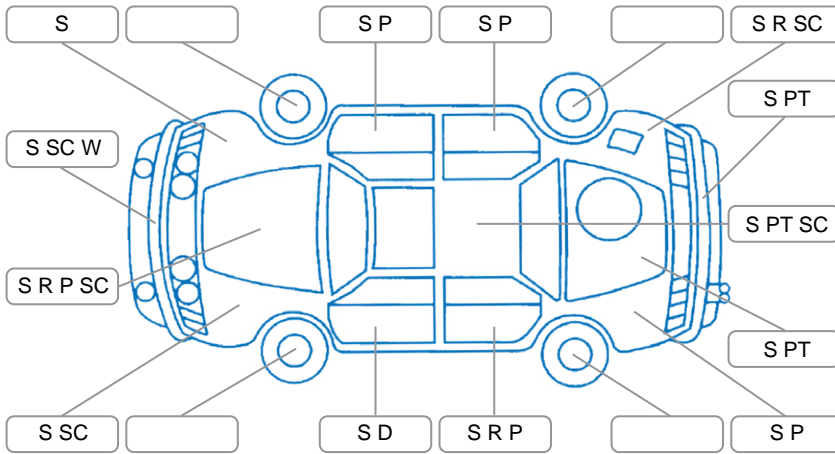

Report ID:	28,096,793	Version:	1
Created:	18 Apr 2026		

Make:	Mazda	Model:	Axela
Body Style:	Hatchback	Year:	2009
Rego No.:	NGZ951	Rego Expiry:	06 Feb 2026
WoF Expiry:	20 Feb 2027	Odometer:	157,811 Kms
Good No.:	28096793	VIN:	7AT0C13JX20103788
Next Service:	167,000	Service History:	No

### Key

S = Scratch    R = Rust    C = Crack    \* = Decals    W = Significant scuffs  
 D = Dent    PT = Paint defect    P = Pin dent    SC = Stone Chips

Note: some defects and blemishes may not be displayed in the diagram