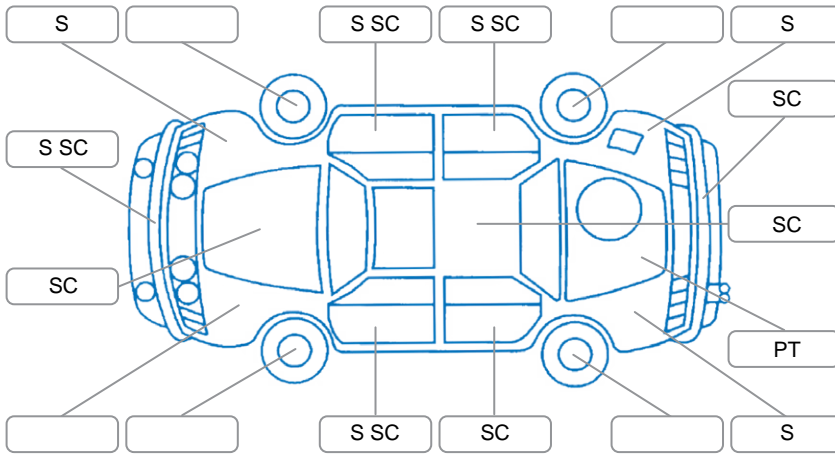

Report ID:	28,096,772	Version:	1
Created:	09 Apr 2026		

Make:	Honda	Model:	Inspire
Body Style:	Sedan	Year:	2006
Rego No.:	KNP757	Rego Expiry:	26 Nov 2026
WoF Expiry:	23 Jul 2026	Odometer:	220,665 Kms
Good No.:	28096772	VIN:	7AT08G0TX17201868
Next Service:	15/7/25	Service History:	No

**Key**

S = Scratch    R = Rust    C = Crack    \* = Decals    W = Significant scuffs  
 D = Dent    PT = Paint defect    P = Pin dent    SC = Stone Chips

Note: some defects and blemishes may not be displayed in the diagram

**Body Inspection Comments**

Minor stonechips on windscreen

Conditions During Body Inspection

Wet

**Under Carriage and Under Bonnet Inspection Comments**

Front wheel drive  
 Oil leak  
 Transmission leak

**Interior Comments**