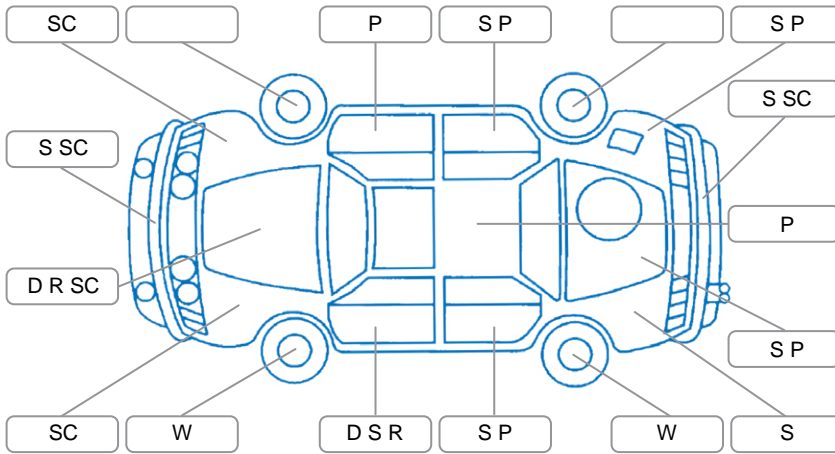

Key

S = Scratch R = Rust C = Crack * = Decals W = Significant scuffs
 D = Dent PT = Paint defect P = Pin dent SC = Stone Chips

Note: some defects and blemishes may not be displayed in the diagram

Body Inspection Comments

RF & LR door seal torn, right mirror indicator lens small crack.

Conditions During Body Inspection

Wet

Under Carriage and Under Bonnet Inspection Comments

4WD

Interior Comments

Seats:	Good
Carpets:	Good
Panels:	Good
Dashboard:	Good