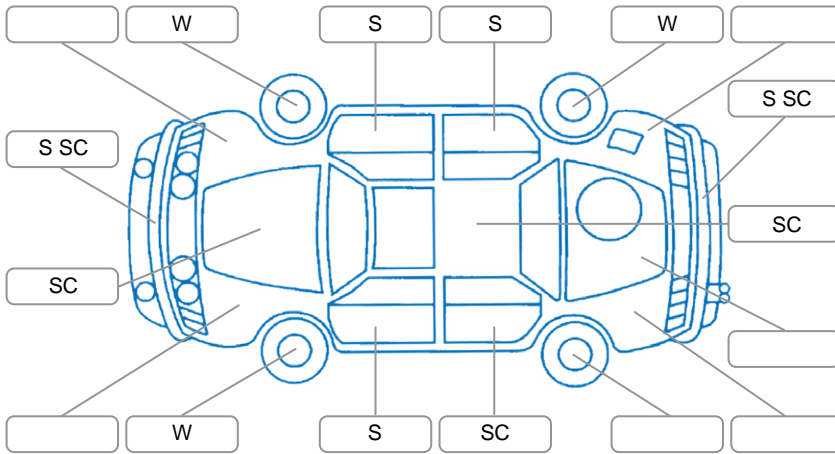

Key
 S = Scratch R = Rust C = Crack * = Decals W = Significant scuffs
 D = Dent PT = Paint defect P = Pin dent SC = Stone Chips

Note: some defects and blemishes may not be displayed in the diagram

Body Inspection Comments

Minor stonechips on windscreen

Conditions During Body Inspection

Wet

Under Carriage and Under Bonnet Inspection Comments

Front wheel drive

Interior Comments

Seats:	Good
Carpets:	Good
Panels:	Good
Dashboard:	Good