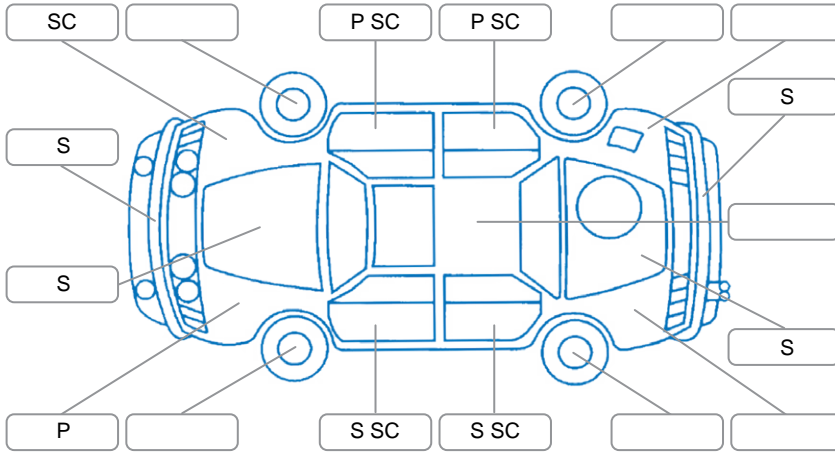

Report ID:	28,096,729	Version:	2
Created:	28 Apr 2026		

Make:	Nissan	Model:	Qashqai
Body Style:	SUV	Year:	2014
Rego No.:	HGF838	Rego Expiry:	17 Feb 2027
WoF Expiry:	01 May 2027	Odometer:	125,435 Kms
Good No.:	28096729	VIN:	SJNFBAJ10A2777713
Next Service:	135430	Service History:	No

Key

S = Scratch R = Rust C = Crack * = Decals W = Significant scuffs
 D = Dent PT = Paint defect P = Pin dent SC = Stone Chips

Note: some defects and blemishes may not be displayed in the diagram

Body Inspection Comments

minor stone chips around vehicle as expect with age and mileage

Conditions During Body Inspection

Wet

Under Carriage and Under Bonnet Inspection Comments

Interior Comments

Seats:	minor stains ,
Carpets:	Average
Panels:	Average
Dashboard:	Average