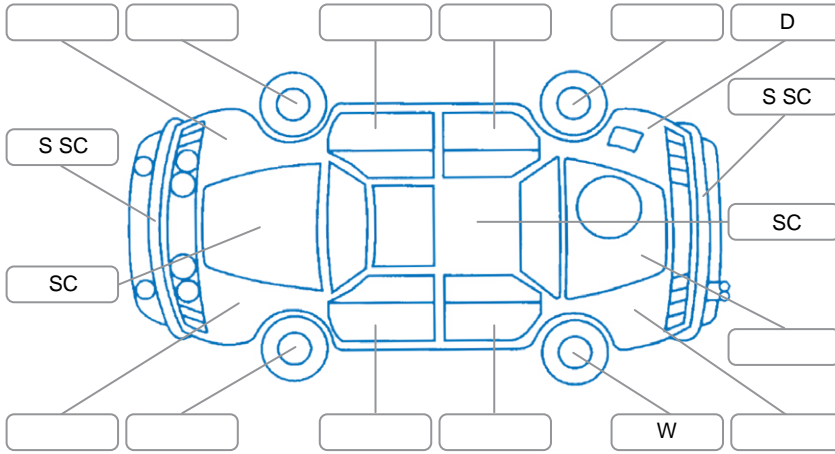

Report ID:	28,096,701	Version:	1
Created:	09 Apr 2026		

Make:	Peugeot	Model:	407
Body Style:	Sedan	Year:	2010
Rego No.:	FHL645	Rego Expiry:	26 Mar 2026
WoF Expiry:	31 Mar 2027	Odometer:	116,917 Kms
Good No.:	28096701	VIN:	VF36D3FYF21771780
Next Service:	108000	Service History:	No

**Key**

S = Scratch    R = Rust    C = Crack    \* = Decals    W = Significant scuffs  
 D = Dent    PT = Paint defect    P = Pin dent    SC = Stone Chips

Note: some defects and blemishes may not be displayed in the diagram

**Body Inspection Comments**

Minor stonechips on windscreen

Conditions During Body Inspection

Wet

**Under Carriage and Under Bonnet Inspection Comments**

Front wheel drive  
 Oil leak  
 Front right CV boot twisted