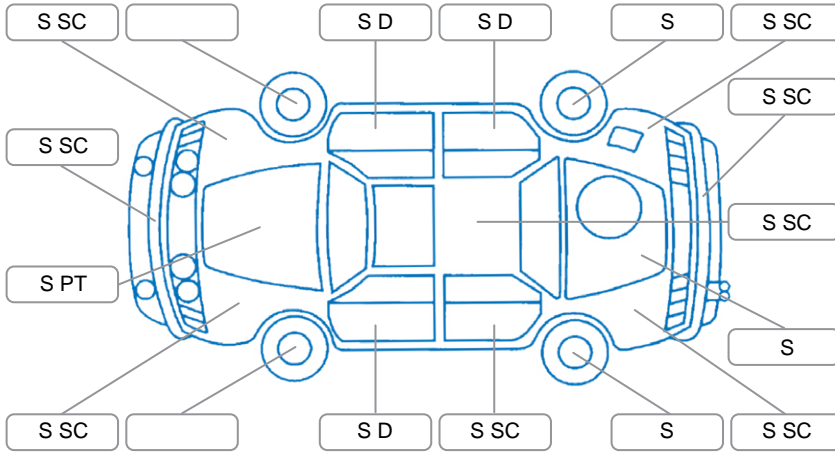

Report ID:	28,096,680	Version:	1
Created:	09 Apr 2026		

Make:	Mazda	Model:	Atenza
Body Style:	Sedan	Year:	2011
Rego No.:	LZG724	Rego Expiry:	30 Nov 2025
WoF Expiry:	17 Jul 2026	Odometer:	313,986 Kms
Good No.:	28096680	VIN:	7AT0C139X18201751
Next Service:	322000	Service History:	No

Key

S = Scratch R = Rust C = Crack * = Decals W = Significant scuffs
 D = Dent PT = Paint defect P = Pin dent SC = Stone Chips

Note: some defects and blemishes may not be displayed in the diagram

Body Inspection Comments

LF tyre unroadworthy ,

Conditions During Body Inspection

Wet

Under Carriage and Under Bonnet Inspection Comments

Interior Comments

Seats:	RF seat back torn,
Carpets:	Average
Panels:	Average
Dashboard:	Average