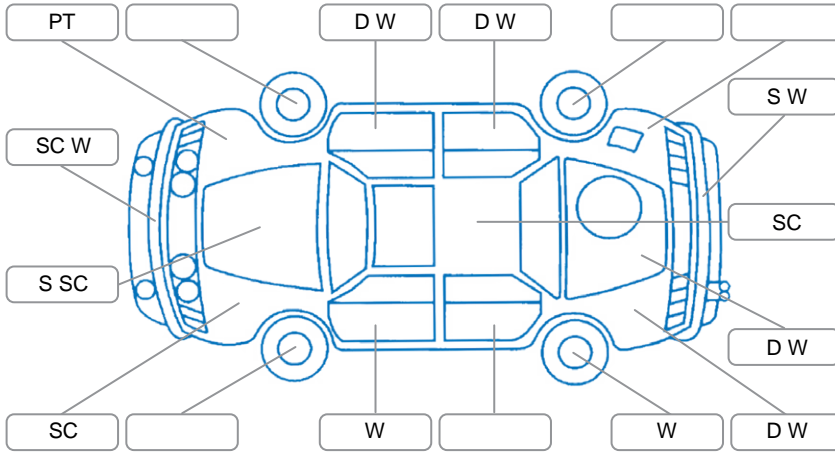

Report ID:	28,096,646	Version:	1
Created:	09 Apr 2026		

Make:	Hyundai	Model:	I30
Body Style:	Hatchback	Year:	2009
Rego No.:	EYC734	Rego Expiry:	24 Nov 2026
WoF Expiry:	02 Oct 2026	Odometer:	207,605 Kms
Good No.:	28096646	VIN:	KMHDC51TR9U167057
Next Service:	219,400km	Service History:	Yes

Key

S = Scratch R = Rust C = Crack * = Decals W = Significant scuffs
 D = Dent PT = Paint defect P = Pin dent SC = Stone Chips

Note: some defects and blemishes may not be displayed in the diagram

Body Inspection Comments

Windscreen stone chips
 sill panels scuffs and paint defects

Conditions During Body Inspection

Dry

Under Carriage and Under Bonnet Inspection Comments

Underbody surface rust
 Engine oil leak
 front wheel drive