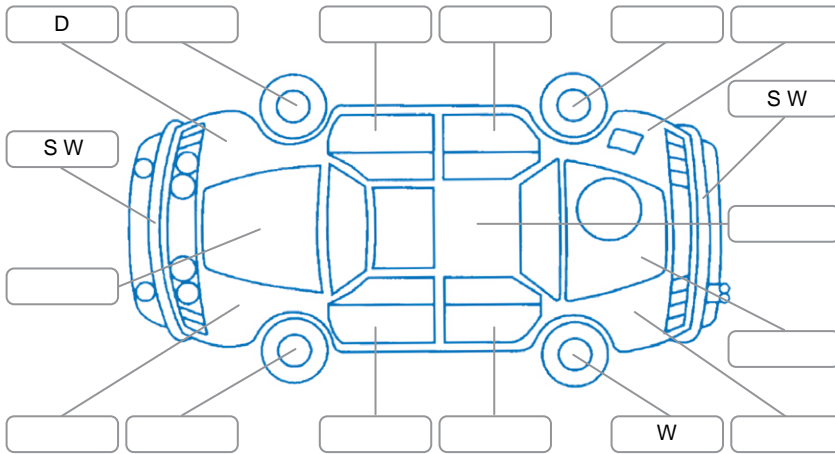

Report ID:	28,096,633	Version:	4
Created:	08 Jun 2026		

Make:	Nissan	Model:	X-Trail
Body Style:	SUV	Year:	2021
Rego No.:	NYJ134	Rego Expiry:	01 Oct 2026
WoF Expiry:	21 Apr 2027	Odometer:	141,429 Kms
Good No.:	28096633	VIN:	JN1TBNT32A0066143
Next Service:	151763	Service History:	No

**Key**  
 S = Scratch    R = Rust    C = Crack    \* = Decals    W = Significant scuffs  
 D = Dent    PT = Paint defect    P = Pin dent    SC = Stone Chips

Note: some defects and blemishes may not be displayed in the diagram