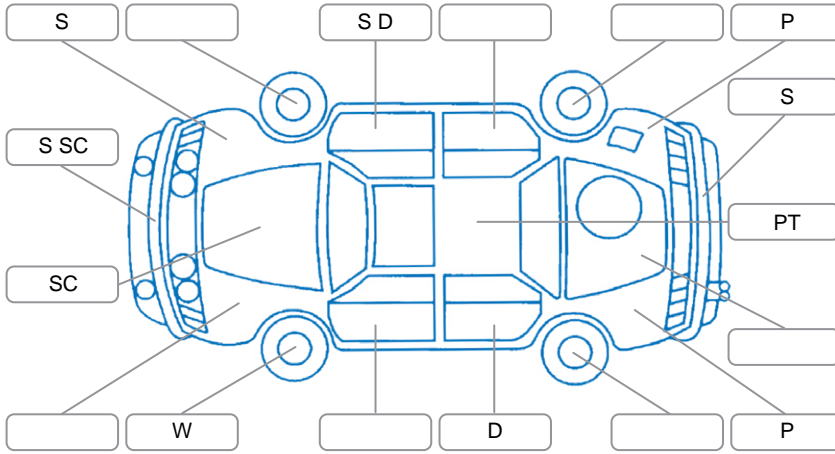

Report ID:	28,096,508	Version:	3
Created:	16 Apr 2026		

Make:	Mazda	Model:	MX-30
Body Style:	SUV	Year:	2022
Rego No.:	PHE285	Rego Expiry:	15 Jun 2026
WoF Expiry:	16 Jun 2026	Odometer:	81,244 Kms
Good No.:	28096508	VIN:	JM0DR2W7A00101418
Next Service:	90000	Service History:	Yes

Key

S = Scratch R = Rust C = Crack * = Decals W = Significant scuffs
 D = Dent PT = Paint defect P = Pin dent SC = Stone Chips

Note: some defects and blemishes may not be displayed in the diagram

Body Inspection Comments

Conditions During Body Inspection: Dry

Under Carriage and Under Bonnet Inspection Comments

2WD

Interior Comments

Seats:	Good
Carpets:	Good
Panels:	Good
Dashboard:	Good

General Comments

Drivers headrest stained
 Missing parcel tray