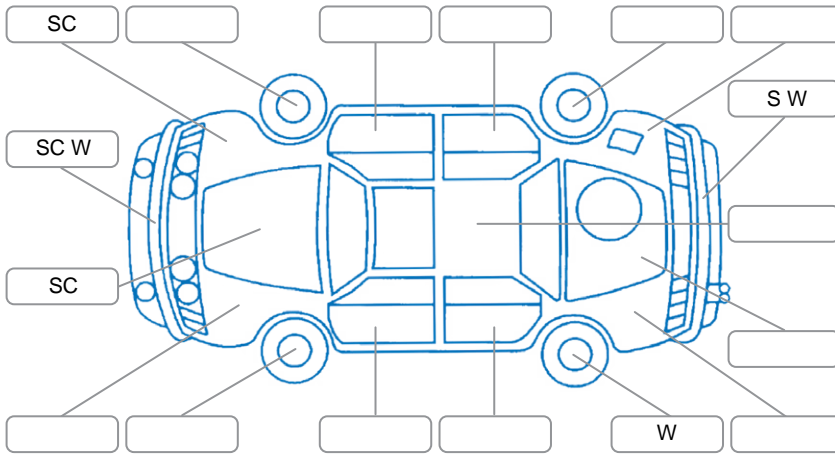

Report ID:	28,096,499	Version:	2
Created:	22 May 2026		

Make:	Ford	Model:	Everest
Body Style:	SUV	Year:	2020
Rego No.:	MRM968	Rego Expiry:	28 Jan 2027
WoF Expiry:	20 Mar 2027	Odometer:	84,912 Kms
Good No.:	28096499	VIN:	MNAAXXMAWAKP78500
Next Service:	89286	Service History:	Yes

**Key**  
 S = Scratch    R = Rust    C = Crack    \* = Decals    W = Significant scuffs  
 D = Dent    PT = Paint defect    P = Pin dent    SC = Stone Chips

Note: some defects and blemishes may not be displayed in the diagram