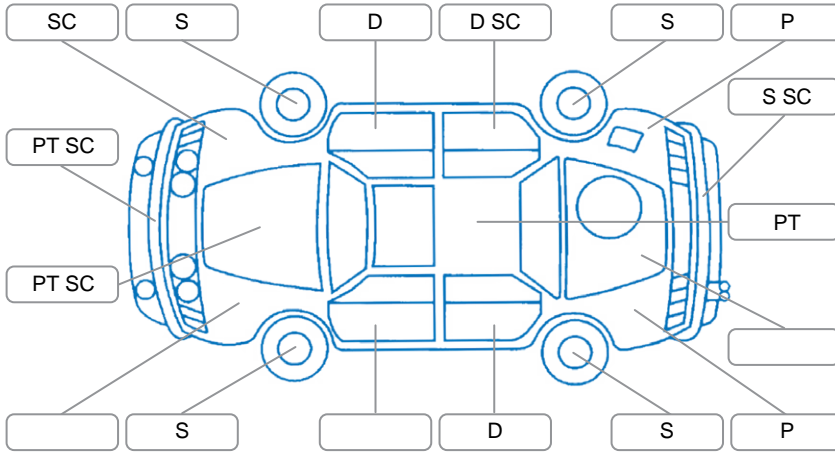

Report ID:	28,096,475	Version:	2
Created:	10 Apr 2026		

Make:	Mazda	Model:	Atenza
Body Style:	Sedan	Year:	2007
Rego No.:	HAY268	Rego Expiry:	31 Dec 2026
WoF Expiry:	17 Nov 2026	Odometer:	306,879 Kms
Good No.:	28096475	VIN:	7AT0C139X13500999
Next Service:	291,923kms	Service History:	No

Key

S = Scratch R = Rust C = Crack * = Decals W = Significant scuffs
 D = Dent PT = Paint defect P = Pin dent SC = Stone Chips

Note: some defects and blemishes may not be displayed in the diagram

Body Inspection Comments

Rear badge missing.

Conditions During Body Inspection

Dry

Under Carriage and Under Bonnet Inspection Comments

Oil leaks.

Interior Comments

Seats:	Average
Carpets:	Average
Panels:	Good
Dashboard:	steering wheel worn.