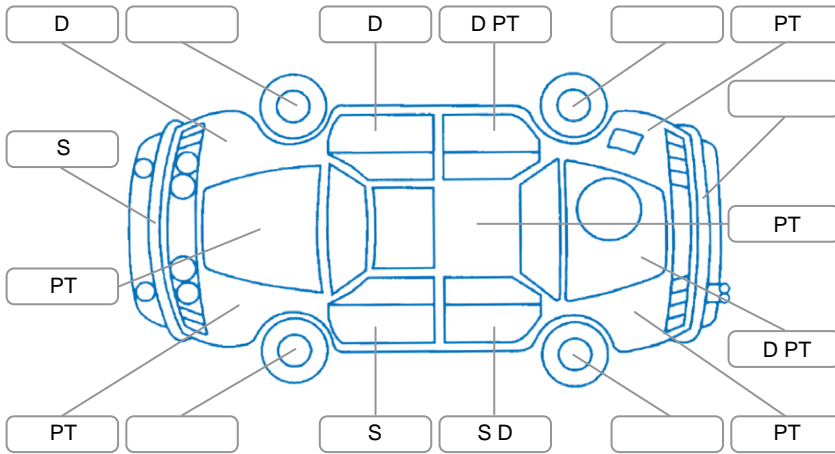

Key
 S = Scratch R = Rust C = Crack * = Decals W = Significant scuffs
 D = Dent PT = Paint defect P = Pin dent SC = Stone Chips

Note: some defects and blemishes may not be displayed in the diagram

Body Inspection Comments

R rear body seal torn, front bumper grill damage,

Conditions During Body Inspection

Dry

Under Carriage and Under Bonnet Inspection Comments

Interior Comments

Seats:	Average
Carpets:	Average
Panels:	Average
Dashboard:	Good

General Comments

Driver body seal torn,

Road Conditions During Test Drive	Dry		
Engine Timing Mechanism	Timing Chain		
Evidence of Cam Belt Replacement	<input type="checkbox"/> Yes	<input type="checkbox"/> No	Kms
Inspected by:	Marlon Espena		
Published by:	Marlon Espena		
Inspection Date:	04 Apr 2026		