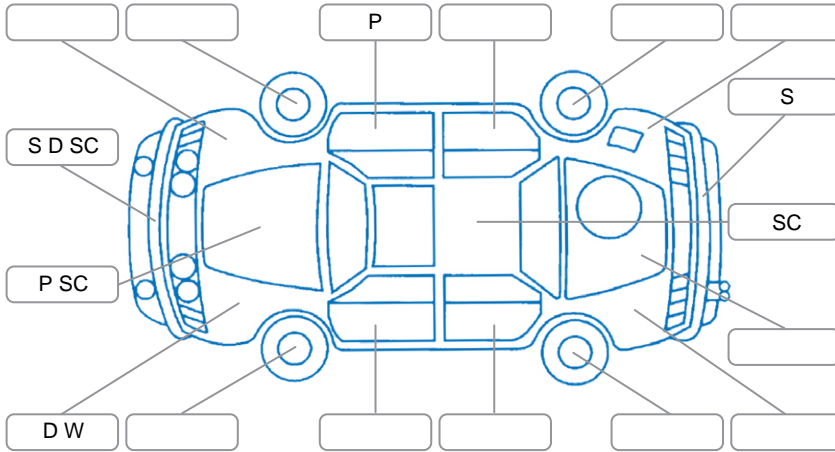

Report ID:	28,096,447	Version:	1
Created:	09 Apr 2026		

Make:	Suzuki	Model:	Solio
Body Style:	Hatchback	Year:	2011
Rego No.:	QAB959	Rego Expiry:	27 Jul 2026
WoF Expiry:	11 Aug 2026	Odometer:	129,823 Kms
Good No.:	28096447	VIN:	7AT0GKFWX23400028
Next Service:	136808	Service History:	No

Key

S = Scratch R = Rust C = Crack * = Decals W = Significant scuffs
 D = Dent PT = Paint defect P = Pin dent SC = Stone Chips

Note: some defects and blemishes may not be displayed in the diagram

Body Inspection Comments

Rear bumper misaligned

Conditions During Body Inspection

Wet

Under Carriage and Under Bonnet Inspection Comments

Front wheel drive

Interior Comments

Seats:	Good
Carpets:	Good
Panels:	Good
Dashboard:	Good

General Comments