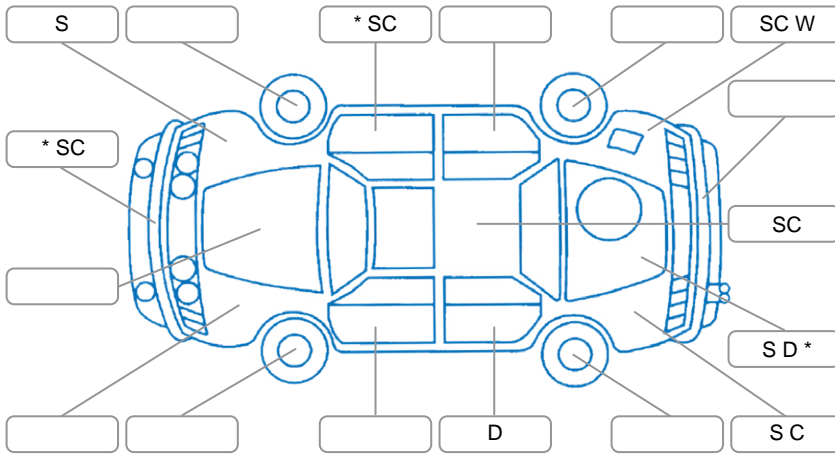

Report ID:	28,096,423	Version:	1
Created:	08 Apr 2026		

Make:	Mazda	Model:	Bt-50
Body Style:	Utility	Year:	2014
Rego No.:	HJL897	Rego Expiry:	02 Jul 2026
WoF Expiry:	23 May 2026	Odometer:	352,043 Kms
Good No.:	28096423	VIN:	MMOUP0YF100209717
Next Service:	360000	Service History:	Yes

Key
 S = Scratch R = Rust C = Crack * = Decals W = Significant scuffs
 D = Dent PT = Paint defect P = Pin dent SC = Stone Chips

Note: some defects and blemishes may not be displayed in the diagram

Body Inspection Comments