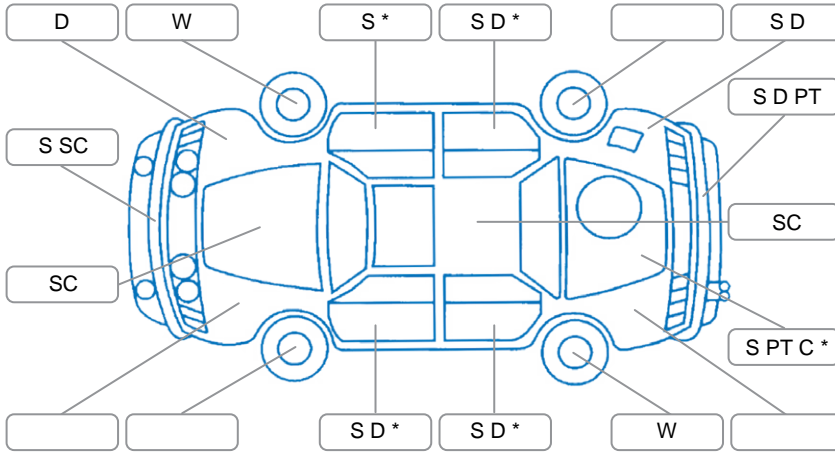

**Key**

S = Scratch    R = Rust    C = Crack    \* = Decals    W = Significant scuffs  
 D = Dent    PT = Paint defect    P = Pin dent    SC = Stone Chips

Note: some defects and blemishes may not be displayed in the diagram

**Body Inspection Comments**

Windscreen stone chip/crack outside cva, driver's side A pillar dent, driver's seatbelt frayed, left wing mirror housing damaged, spare tools surface rust.

Conditions During Body Inspection