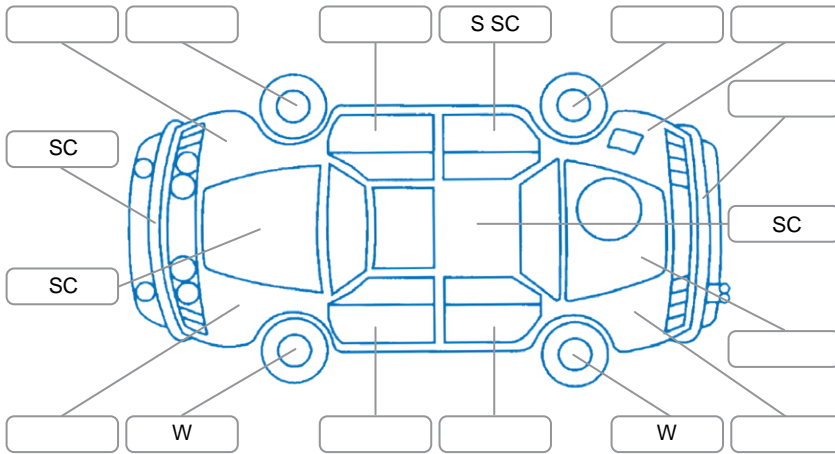

Key
 S = Scratch R = Rust C = Crack * = Decals W = Significant scuffs
 D = Dent PT = Paint defect P = Pin dent SC = Stone Chips

Note: some defects and blemishes may not be displayed in the diagram

Body Inspection Comments

Conditions During Body Inspection: Dry

Under Carriage and Under Bonnet Inspection Comments

4WD

Interior Comments

Seats:	Good
Carpets:	Good
Panels:	Good
Dashboard:	Good

General Comments

Drives well

Road Conditions During Test Drive	Dry	
Engine Timing Mechanism	Cambelt	
Evidence of Cam Belt Replacement	<input type="checkbox"/> Yes <input type="checkbox"/> No	Kms
Inspected by:	Cameron Senior-Arnold	
Published by:	Holden Milne-Smith	
Inspection Date:	09 Apr 2026	