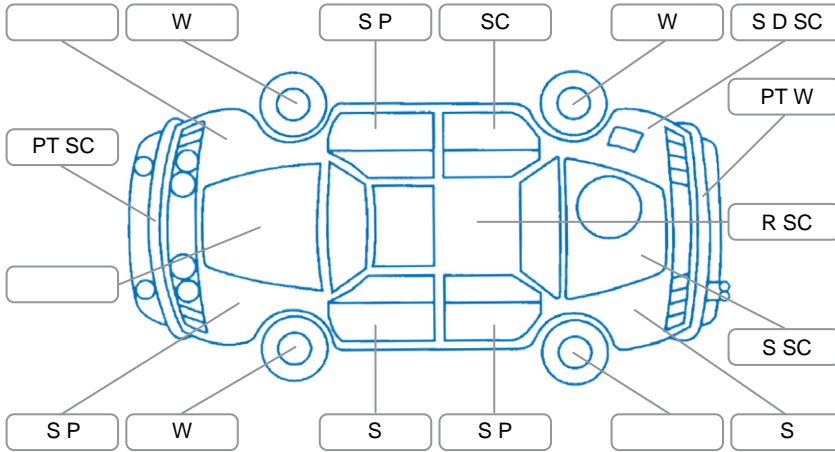

Key

S = Scratch R = Rust C = Crack * = Decals W = Significant scuffs
 D = Dent PT = Paint defect P = Pin dent SC = Stone Chips

Note: some defects and blemishes may not be displayed in the diagram

Body Inspection Comments

Sidewall damage to both left tires
 Windscreen stone chip not in CVA

Conditions During Body Inspection

Dry

Under Carriage and Under Bonnet Inspection Comments

Underbody surface rust
 Suspected transmission seepage, requires further investigation

Interior Comments

Seats:	Average
Carpets:	Average
Panels:	Average
Dashboard:	Average

General Comments

Road Conditions During Test Drive

Dry

Engine Timing Mechanism

Timing Chain

Evidence of Cam Belt Replacement