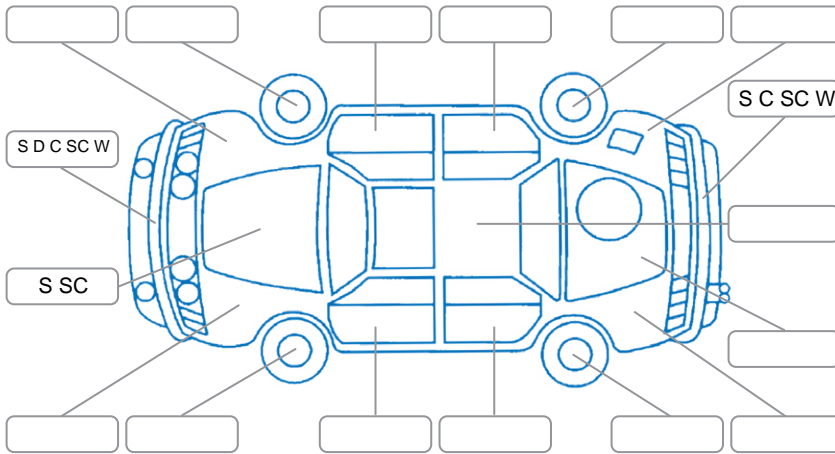

Report ID:	28,096,260	Version:	2
Created:	01 May 2026		

Make:	Mazda	Model:	Axela
Body Style:	Sedan	Year:	2016
Rego No.:	QDM306	Rego Expiry:	01 Jul 2026
WoF Expiry:	04 May 2027	Odometer:	77,932 Kms
Good No.:	28096260	VIN:	7AT0C13JX23303283
Next Service:	88000	Service History:	No

Key
 S = Scratch R = Rust C = Crack * = Decals W = Significant scuffs
 D = Dent PT = Paint defect P = Pin dent SC = Stone Chips

Note: some defects and blemishes may not be displayed in the diagram

Body Inspection Comments