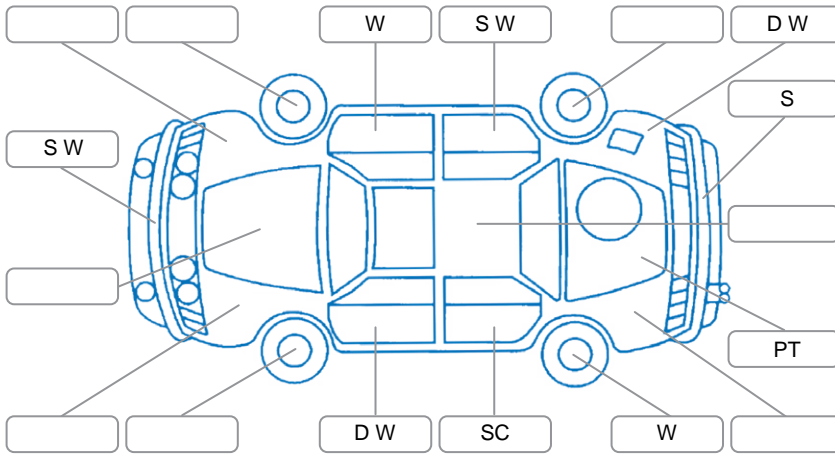

Report ID:	28,096,218	Version:	1
Created:	21 Apr 2026		

Make:	Honda	Model:	FIT
Body Style:	Hatchback	Year:	2009
Rego No.:	LZU804	Rego Expiry:	21 Aug 2026
WoF Expiry:	17 Jun 2026	Odometer:	110,389 Kms
Good No.:	28096218	VIN:	7AT08G2YX18282088
Next Service:	120,000 Kms	Service History:	No

Key
 S = Scratch R = Rust C = Crack * = Decals W = Significant scuffs
 D = Dent PT = Paint defect P = Pin dent SC = Stone Chips

Note: some defects and blemishes may not be displayed in the diagram

Body Inspection Comments

Conditions During Body Inspection: Dry

Under Carriage and Under Bonnet Inspection Comments

Interior Comments

Seats:	Good
Carpets:	Good
Panels:	drivers door trim worn
Dashboard:	Good

General Comments

Road Conditions During Test Drive	Dry
Engine Timing Mechanism	Timing Chain
Evidence of Cam Belt Replacement	<input type="checkbox"/> Yes <input type="checkbox"/> No Kms
Inspected by:	Greg Morgan
Published by:	Francois Kleyn
Inspection Date:	14 Apr 2026