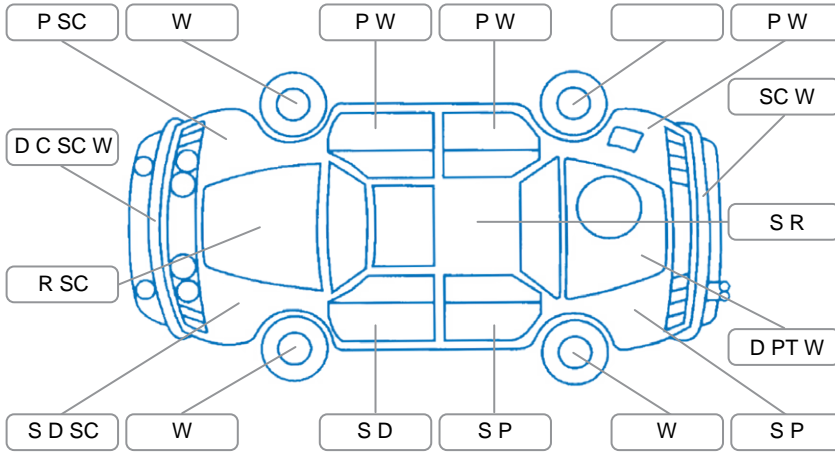

Report ID:	28,096,084	Version:	1
Created:	02 Apr 2026		

Make:	Mazda	Model:	Mazda2
Body Style:	Hatchback	Year:	2008
Rego No.:	EKS732	Rego Expiry:	16 Apr 2026
WoF Expiry:	05 Dec 2026	Odometer:	101,375 Kms
Good No.:	28096084	VIN:	JM0DE10Y180108270
Next Service:	106000	Service History:	Yes

Key

S = Scratch R = Rust C = Crack * = Decals W = Significant scuffs
 D = Dent PT = Paint defect P = Pin dent SC = Stone Chips

Note: some defects and blemishes may not be displayed in the diagram

Body Inspection Comments