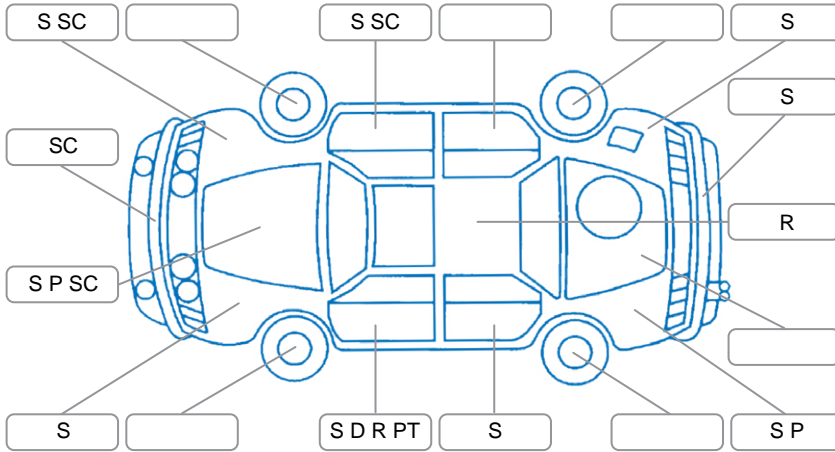

Report ID:	28,096,078	Version:	2
Created:	17 Apr 2026		

Make:	Mitsubishi	Model:	Pajero Sport
Body Style:	SUV	Year:	2021
Rego No.:	RNB133	Rego Expiry:	14 Apr 2026
WoF Expiry:	23 Apr 2027	Odometer:	140,035 Kms
Good No.:	28096078	VIN:	MMAGUKS10MH007189
Next Service:	150000kms	Service History:	Yes

Key

S = Scratch R = Rust C = Crack * = Decals W = Significant scuffs
 D = Dent PT = Paint defect P = Pin dent SC = Stone Chips

Note: some defects and blemishes may not be displayed in the diagram

Body Inspection Comments

Conditions During Body Inspection: Dry

Under Carriage and Under Bonnet Inspection Comments

Interior Comments

Seats:	Average
Carpets:	Average
Panels:	Average
Dashboard:	Average

General Comments

Road Conditions During Test Drive	Dry		
Engine Timing Mechanism	Timing Chain		
Evidence of Cam Belt Replacement	<input type="checkbox"/> Yes	<input type="checkbox"/> No	Kms
Inspected by:	Sione Mae		
Published by:	Neil Honeyman		
Inspection Date:	04 Apr 2026		