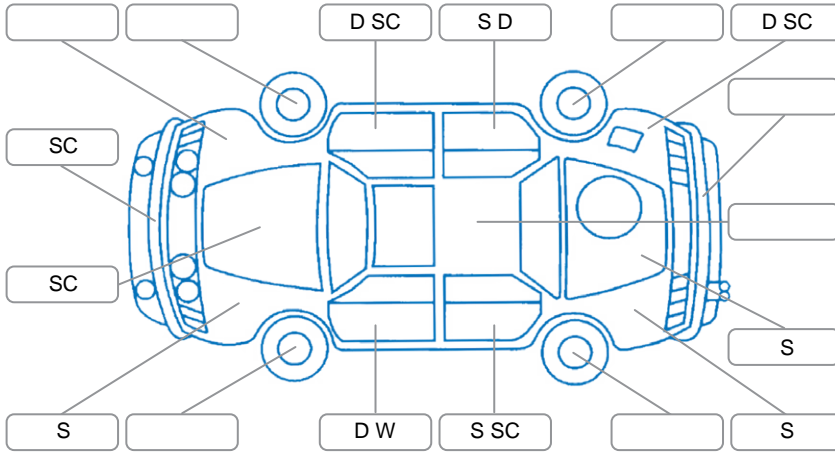

Report ID:	28,096,050	Version:	3
Created:	28 May 2026		

Make:	Holden	Model:	Colorado
Body Style:	Utility	Year:	2013
Rego No.:	RNQ201	Rego Expiry:	30 Oct 2026
WoF Expiry:	24 Apr 2027	Odometer:	150,970 Kms
Good No.:	28096050	VIN:	MMU148FH0DH661196
Next Service:	157,500 Kms	Service History:	Yes

Key
 S = Scratch R = Rust C = Crack * = Decals W = Significant scuffs
 D = Dent PT = Paint defect P = Pin dent SC = Stone Chips

Note: some defects and blemishes may not be displayed in the diagram

Body Inspection Comments

Left and right side steps bent.

Conditions During Body Inspection Dry

Under Carriage and Under Bonnet Inspection Comments

Interior Comments

Seats:	Poor
Carpets:	Average
Panels:	Average
Dashboard:	Average

General Comments