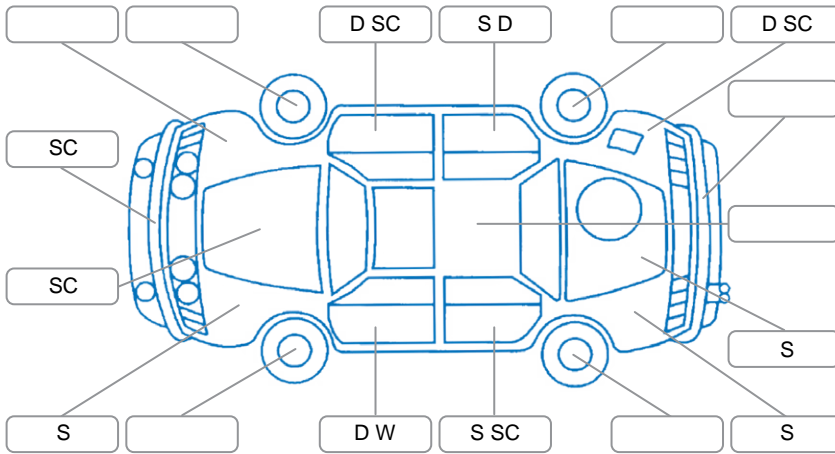

Report ID:	28,096,050	Version:	2
Created:	18 Apr 2026		

Make:	Holden	Model:	Colorado
Body Style:	Utility	Year:	2013
Rego No.:	RNQ201	Rego Expiry:	07 Jul 2026
WoF Expiry:	24 Jul 2026	Odometer:	150,949 Kms
Good No.:	28096050	VIN:	MMU148FH0DH661196
Next Service:	157,500 Kms	Service History:	Yes

Key
 S = Scratch R = Rust C = Crack * = Decals W = Significant scuffs
 D = Dent PT = Paint defect P = Pin dent SC = Stone Chips

Note: some defects and blemishes may not be displayed in the diagram

Body Inspection Comments

Body in fair condition

Left and right side steps bent.

Conditions During Body Inspection Dry

Under Carriage and Under Bonnet Inspection Comments

Interior Comments

Seats:	Poor
Carpets:	Average
Panels:	Average
Dashboard:	Average