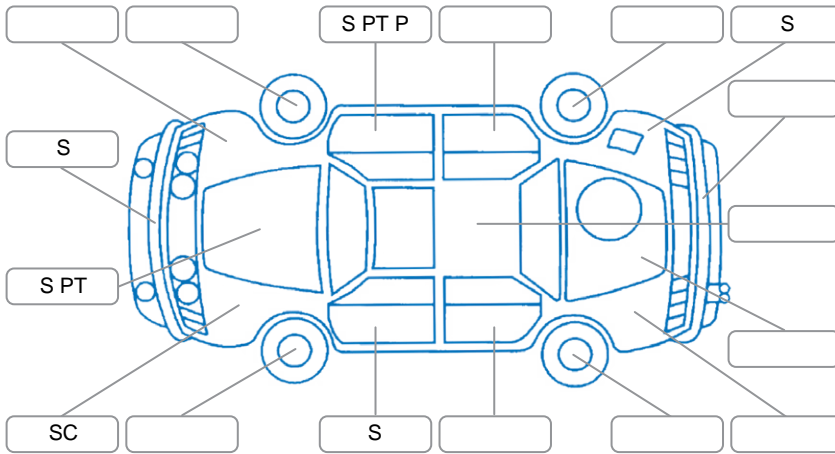

Report ID:	28,096,021	Version:	2
Created:	09 Apr 2026		

Make:	Morris	Model:	Mini
Body Style:	Sedan	Year:	1975
Rego No.:	JZ5587	Rego Expiry:	18 Dec 2026
WoF Expiry:	07 Jan 2027	Odometer:	84,999 Kms
Good No.:	28096021	VIN:	
Next Service:	95000 Kms	Service History:	No

Key

S = Scratch R = Rust C = Crack * = Decals W = Significant scuffs
 D = Dent PT = Paint defect P = Pin dent SC = Stone Chips

Note: some defects and blemishes may not be displayed in the diagram

Body Inspection Comments

Surface rust under paint in engine bay.

Conditions During Body Inspection

Dry

Under Carriage and Under Bonnet Inspection Comments

Oil leaks.
 Front suspension ball joint rubbers split.

Interior Comments

Seats:	Good
Carpets:	Good
Panels:	Good
Dashboard:	Good