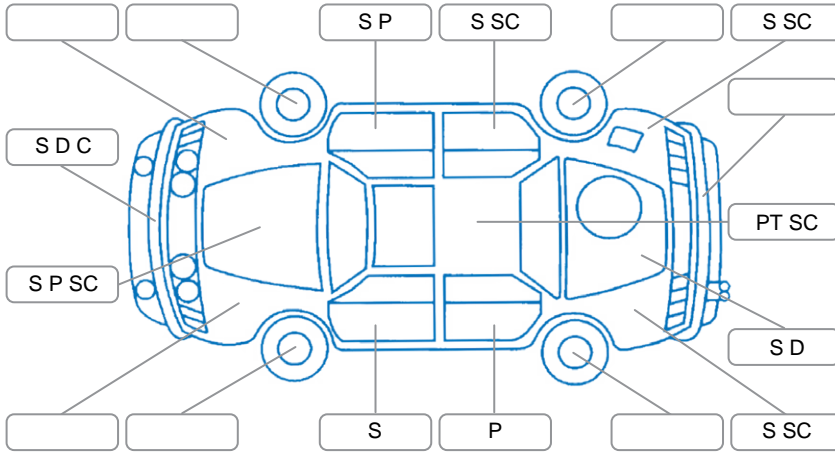

Report ID:	28,095,962	Version:	2
Created:	03 Jul 2026		

Make:	Volkswagen	Model:	Amarok
Body Style:	Utility	Year:	2022
Rego No.:	PBR579	Rego Expiry:	21 Mar 2026
WoF Expiry:	22 Mar 2027	Odometer:	73,021 Kms
Good No.:	28095962	VIN:	WV1ZZZ2HZNA009554
Next Service:	90071	Service History:	Yes

**Key**

S = Scratch    R = Rust    C = Crack    \* = Decals    W = Significant scuffs  
 D = Dent    PT = Paint defect    P = Pin dent    SC = Stone Chips

Note: some defects and blemishes may not be displayed in the diagram

**Body Inspection Comments**

RF door seal torn, LF LR tyre sidewall minor damage,

Conditions During Body Inspection

Dry

**Under Carriage and Under Bonnet Inspection Comments**

4WD

**Interior Comments**

Seats:	Good
Carpets:	driver side carpet torn
Panels:	Good
Dashboard:	Good