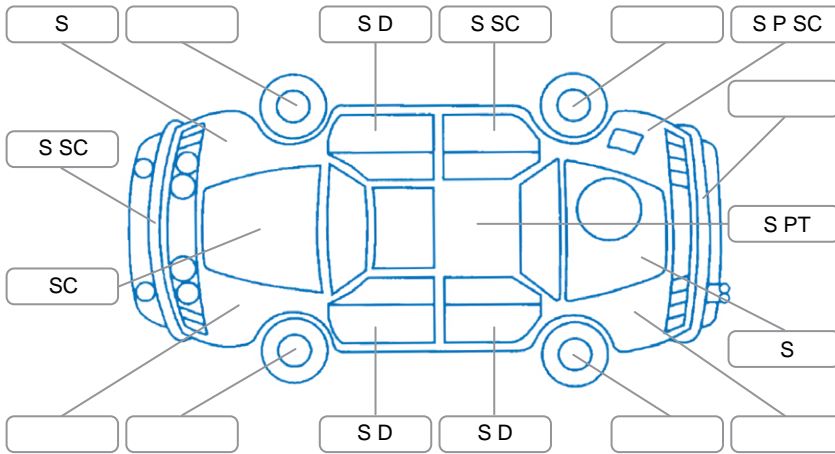

Report ID:	28,095,936	Version:	5
Created:	17 Jun 2026		

Make:	Volkswagen	Model:	Amarok
Body Style:	Utility	Year:	2022
Rego No.:	PBR578	Rego Expiry:	21 Mar 2026
WoF Expiry:	13 Feb 2027	Odometer:	55,426 Kms
Good No.:	28095936	VIN:	WV1ZZZ2HZNA009386
Next Service:	68889	Service History:	Yes

Key
 S = Scratch R = Rust C = Crack * = Decals W = Significant scuffs
 D = Dent PT = Paint defect P = Pin dent SC = Stone Chips

Note: some defects and blemishes may not be displayed in the diagram

Body Inspection Comments

RF door seal torn, LF tyre sidewall minor damage

Conditions During Body Inspection

Wet

Under Carriage and Under Bonnet Inspection Comments

4WD

Interior Comments

Seats:	Good
Carpets:	driver side carpet torn
Panels:	Good
Dashboard:	Good