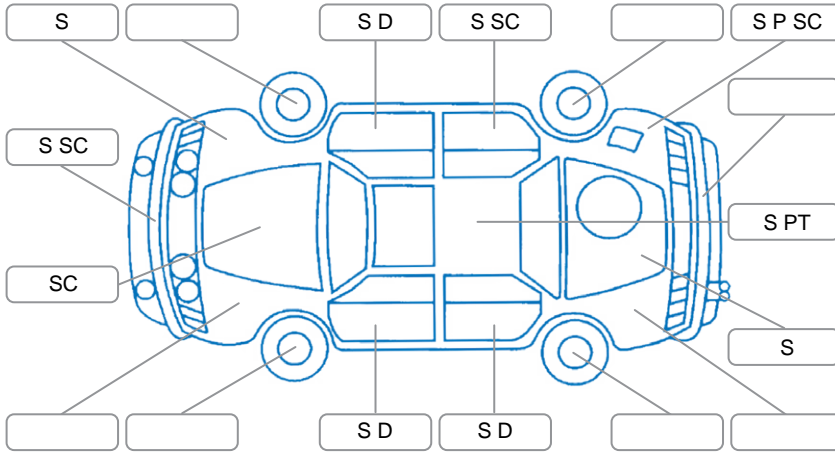

### Key

S = Scratch    R = Rust    C = Crack    \* = Decals    W = Significant scuffs  
 D = Dent    PT = Paint defect    P = Pin dent    SC = Stone Chips

Note: some defects and blemishes may not be displayed in the diagram

### Body Inspection Comments

RF door seal torn, LF tyre sidewall minor damage

Conditions During Body Inspection

Wet