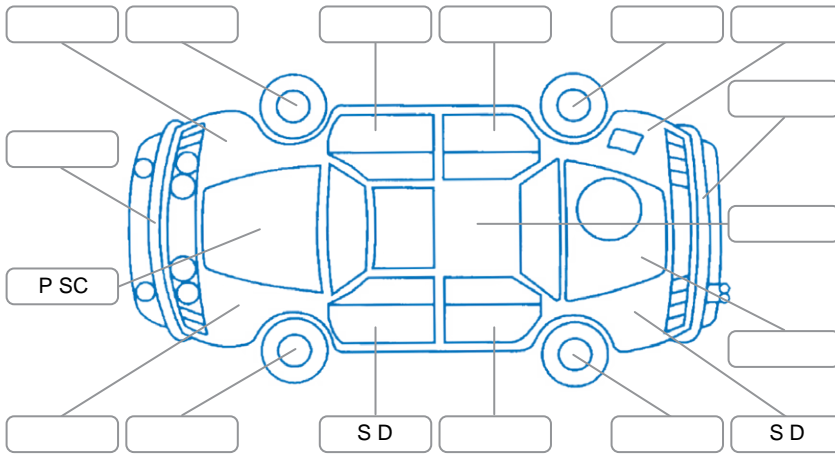

Report ID:	28,095,771	Version:	1
Created:	06 Apr 2026		

Make:	Renault	Model:	Trafic
Body Style:	Van	Year:	2018
Rego No.:	LUS52	Rego Expiry:	28 Apr 2026
WoF Expiry:	21 Nov 2026	Odometer:	36,474 Kms
Good No.:	28095771	VIN:	VF11FL11860367683
Next Service:	65149	Service History:	Yes

### Key

S = Scratch    R = Rust    C = Crack    \* = Decals    W = Significant scuffs  
 D = Dent    PT = Paint defect    P = Pin dent    SC = Stone Chips

Note: some defects and blemishes may not be displayed in the diagram