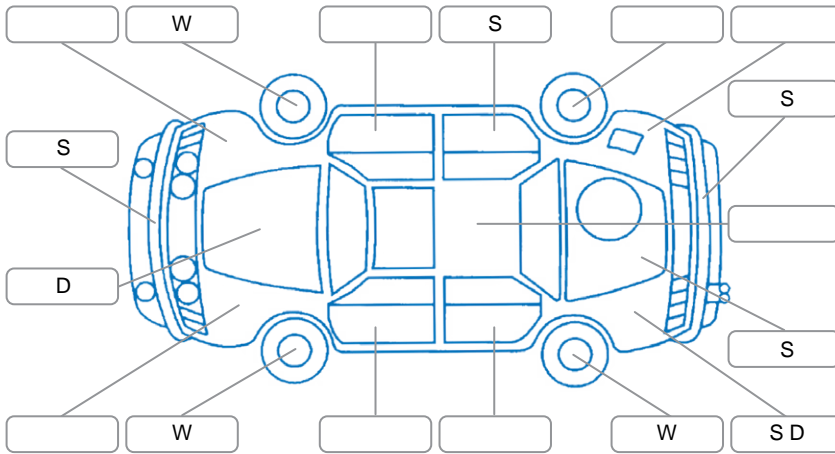

Report ID:	28,095,759	Version:	2
Created:	07 Apr 2026		

Make:	Honda	Model:	Vezel
Body Style:	Hatchback	Year:	2017
Rego No.:	PQQ46	Rego Expiry:	03 Jun 2026
WoF Expiry:	19 Dec 2025	Odometer:	121,910 Kms
Good No.:	28095759	VIN:	7AT08GDHX22235656
Next Service:	146,726 kms	Service History:	No

### Key

S = Scratch    R = Rust    C = Crack    \* = Decals    W = Significant scuffs  
 D = Dent    PT = Paint defect    P = Pin dent    SC = Stone Chips

Note: some defects and blemishes may not be displayed in the diagram