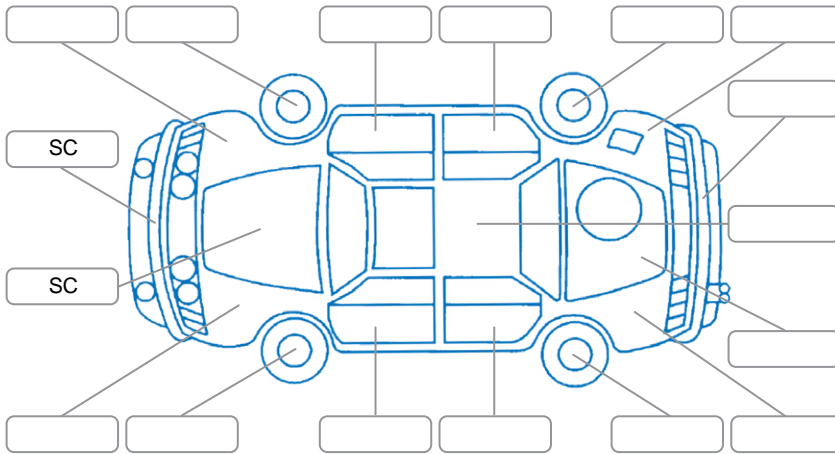

Report ID:	28,095,700	Version:	1
Created:	10 Apr 2026		

Make:	Jeep	Model:	Grand Cherokee
Body Style:	SUV	Year:	2016
Rego No.:	KFA611	Rego Expiry:	25 Oct 2026
WoF Expiry:	13 Mar 2027	Odometer:	170,150 Kms
Good No.:	28095700	VIN:	1C4RJFFM0FC221283
Next Service:	180000	Service History:	No

Key
 S = Scratch R = Rust C = Crack * = Decals W = Significant scuffs
 D = Dent PT = Paint defect P = Pin dent SC = Stone Chips

Note: some defects and blemishes may not be displayed in the diagram

Body Inspection Comments

Conditions During Body Inspection: Wet Dry

Under Carriage and Under Bonnet Inspection Comments

Interior Comments

Seats:	Good
Carpets:	Good
Panels:	Good
Dashboard:	Good

General Comments

Road Conditions During Test Drive	Dry	
Engine Timing Mechanism	Timing Chain	
Evidence of Cam Belt Replacement	<input type="checkbox"/> Yes <input type="checkbox"/> No	Kms
Inspected by:	Greg Morgan	
Published by:	Bailey Seymour	
Inspection Date:	08 Apr 2026	