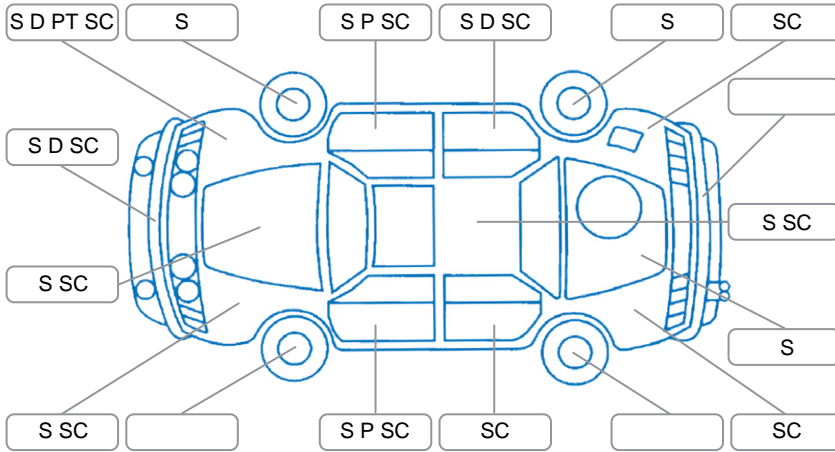

Report ID:	28,095,595	Version:	2
Created:	07 Apr 2026		

Make:	BMW	Model:	X5
Body Style:	Wagon	Year:	2013
Rego No.:	NNB387	Rego Expiry:	01 Dec 2026
WoF Expiry:	12 Mar 2027	Odometer:	230,000 Kms
Good No.:	28095595	VIN:	WBAZW420000B63483
Next Service:	240,000 Kms	Service History:	No

**Key**

S = Scratch    R = Rust    C = Crack    \* = Decals    W = Significant scuffs  
 D = Dent    PT = Paint defect    P = Pin dent    SC = Stone Chips

Note: some defects and blemishes may not be displayed in the diagram

**Body Inspection Comments**

- Towball missing.
- Rear bumper valance fits poorly on LH side.
- Tyre repair kit instead of spare wheel.

Conditions During Body Inspection    Dry

**Under Carriage and Under Bonnet Inspection Comments**

Engine oil leaks.

**Interior Comments**

Seats:	Good
Carpets:	Good
Panels:	Average, wood style trims cracked.
Dashboard:	Good, steering wheel wearing.

**General Comments**

- Park distance control failure error message on dash.
- Front suspension knock.
- Minor brake pulsating.