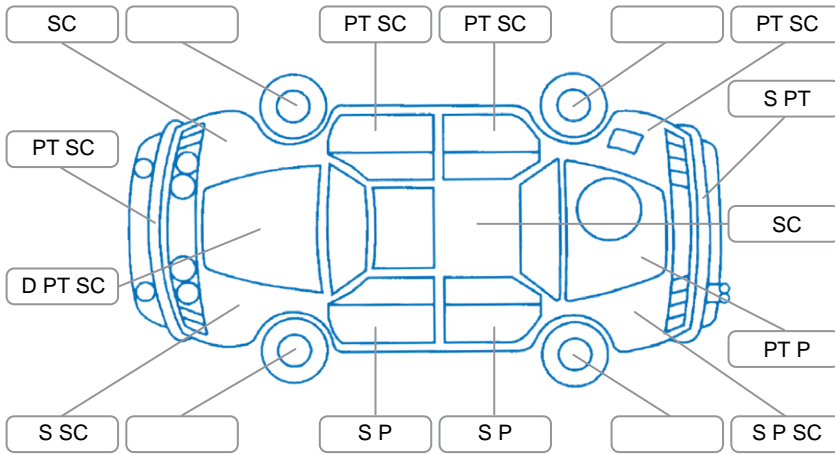

Report ID:	28,095,553	Version:	2
Created:	08 Apr 2026		

Make:	Nissan	Model:	Tiida
Body Style:	Hatchback	Year:	2009
Rego No.:	KHR631	Rego Expiry:	13 Apr 2026
WoF Expiry:	16 Nov 2026	Odometer:	244,500 Kms
Good No.:	28095553	VIN:	7AT0DH78X16305564
Next Service:	250,000 Kms	Service History:	No

Key

S = Scratch R = Rust C = Crack * = Decals W = Significant scuffs
 D = Dent PT = Paint defect P = Pin dent SC = Stone Chips

Note: some defects and blemishes may not be displayed in the diagram

Body Inspection Comments

Conditions During Body Inspection

Dry

Under Carriage and Under Bonnet Inspection Comments

Interior Comments

Seats:	Average
Carpets:	Average
Panels:	Average
Dashboard:	Good

General Comments

Brake proportioning valve felt/rear brakes sticking.
 Rear wiper blade needs replacing.