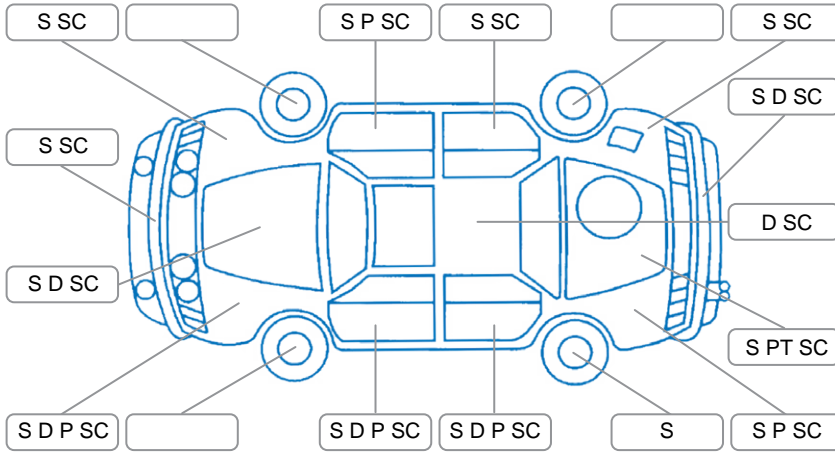

Report ID:	28,095,548	Version:	2
Created:	07 Apr 2026		

Make:	Toyota	Model:	Rav4
Body Style:	SUV	Year:	2008
Rego No.:	ESK266	Rego Expiry:	27 May 2026
WoF Expiry:	02 Dec 2026	Odometer:	296,330 Kms
Good No.:	28095548	VIN:	JTMBD31V305225704
Next Service:	299,000 Kms	Service History:	No

Key

S = Scratch R = Rust C = Crack * = Decals W = Significant scuffs
 D = Dent PT = Paint defect P = Pin dent SC = Stone Chips

Note: some defects and blemishes may not be displayed in the diagram

Body Inspection Comments

Dents in both cant rails.
 FL door seal split.
 Rear windows tints are very dark.

Conditions During Body Inspection Dry

Under Carriage and Under Bonnet Inspection Comments

Transmission/front differential seepage.
 Undercarriage undertrays damaged, held up with zip ties.
 Front shock absorbers seeping.