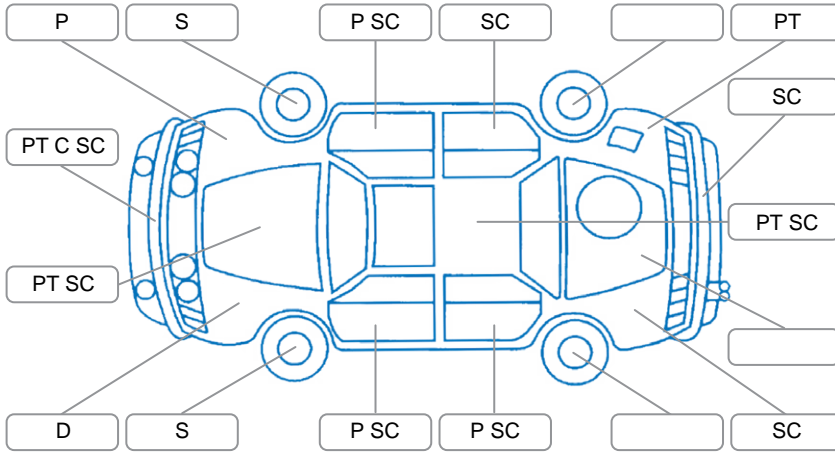

Report ID:	28,095,524	Version:	2
Created:	15 Apr 2026		

Make:	Volkswagen	Model:	Tiguan
Body Style:	Wagon	Year:	2008
Rego No.:	KSN474	Rego Expiry:	21 Feb 2027
WoF Expiry:	06 May 2026	Odometer:	189,959 Kms
Good No.:	28095524	VIN:	WVGZZZ5NZ9W013038
Next Service:	193,950 Kms	Service History:	No

Key

S = Scratch R = Rust C = Crack * = Decals W = Significant scuffs
 D = Dent PT = Paint defect P = Pin dent SC = Stone Chips

Note: some defects and blemishes may not be displayed in the diagram

Body Inspection Comments

LH mirror cover cracked.

Conditions During Body Inspection

Dry

Under Carriage and Under Bonnet Inspection Comments

Interior Comments

Seats:	Average, RF seat starting to rip
Carpets:	Good
Panels:	Good
Dashboard:	Good

General Comments

Minor steering knock.
 Engine oil level warning on dash, potential faulty level sensor.

Road Conditions During Test Drive	Dry	
Engine Timing Mechanism	Timing Chain	
Evidence of Cam Belt Replacement	<input type="checkbox"/> Yes <input type="checkbox"/> No	Kms
Inspected by:	Caleb Spicer Lee	
Published by:	Shanna Bullion	
Inspection Date:	02 Apr 2026	