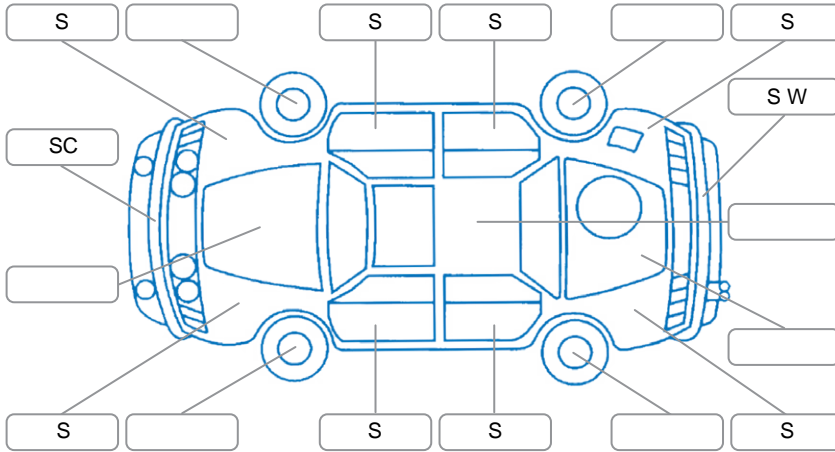

Report ID:	28,095,264	Version:	1
Created:	16 Apr 2026		

Make:	Toyota	Model:	Vanguard
Body Style:	Wagon	Year:	2010
Rego No.:	NTR924	Rego Expiry:	17 Oct 2026
WoF Expiry:	21 Mar 2027	Odometer:	117,867 Kms
Good No.:	28095264	VIN:	7AT0H65BX21162648
Next Service:	127000 kms	Service History:	Yes

Key

S = Scratch R = Rust C = Crack * = Decals W = Significant scuffs
 D = Dent PT = Paint defect P = Pin dent SC = Stone Chips

Note: some defects and blemishes may not be displayed in the diagram

Body Inspection Comments