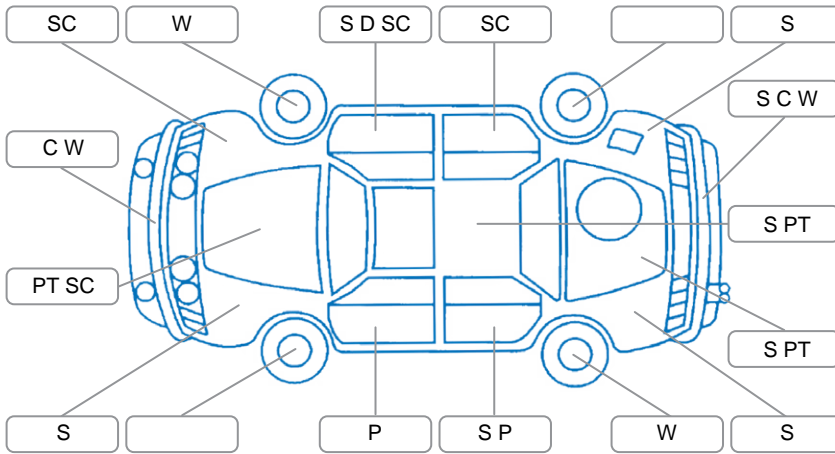

Make:	KIA	Model:	Cerato
Body Style:	Hatchback	Year:	2012
Rego No.:	GLS421	Rego Expiry:	28 Feb 2026
WoF Expiry:	16 Apr 2027	Odometer:	156,210 Kms
Good No.:	28095240	VIN:	KNAFT512MD5661313
Next Service:	22/04/27 or 166000	Service History:	No

Key
 S = Scratch R = Rust C = Crack * = Decals W = Significant scuffs
 D = Dent PT = Paint defect P = Pin dent SC = Stone Chips

Note: some defects and blemishes may not be displayed in the diagram

Body Inspection Comments

Clear coat deteriorating on bonnet and boot hatch spoiler.
 Missing middle lower front bumper grille.
 Dent in LH rocker panel.

Conditions During Body Inspection Dry

Under Carriage and Under Bonnet Inspection Comments