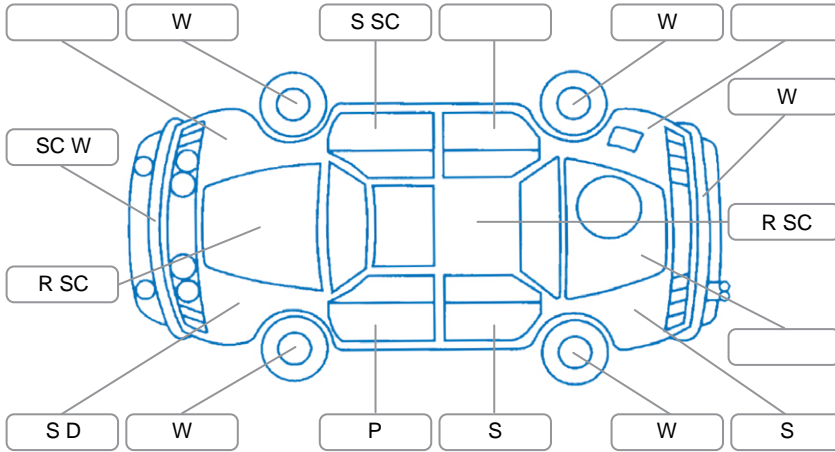

Report ID:	28,095,229	Version:	1
Created:	04 Apr 2026		

Make:	Toyota	Model:	Corolla
Body Style:	Sedan	Year:	2014
Rego No.:	RSD601	Rego Expiry:	28 Aug 2026
WoF Expiry:	12 Dec 2026	Odometer:	193,938 Kms
Good No.:	28095229	VIN:	MR053REH205260604
Next Service:	200000	Service History:	Yes

Key

S = Scratch R = Rust C = Crack * = Decals W = Significant scuffs
 D = Dent PT = Paint defect P = Pin dent SC = Stone Chips

Note: some defects and blemishes may not be displayed in the diagram

Body Inspection Comments

Rear windshield tint is delaminating
 Windscreen stone chip not in CVA

Conditions During Body Inspection Dry

Under Carriage and Under Bonnet Inspection Comments

Underbody surface rust

Interior Comments

Seats:	Average
Carpets:	Average
Panels:	Average
Dashboard:	Average