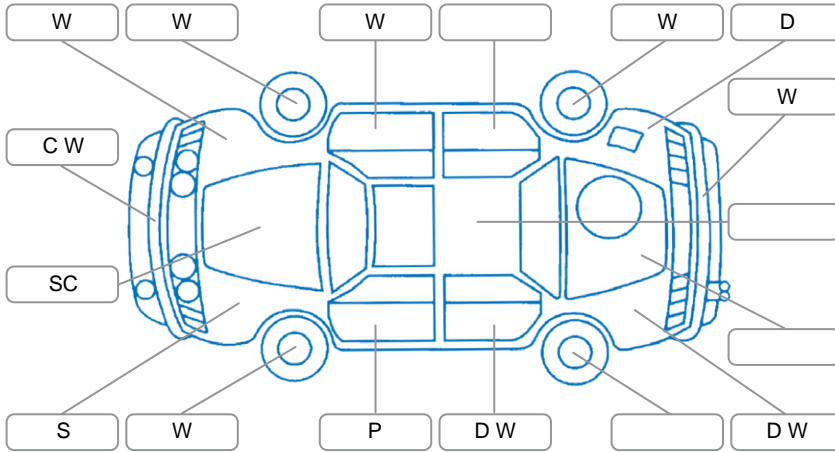

Key

S = Scratch R = Rust C = Crack * = Decals W = Significant scuffs
 D = Dent PT = Paint defect P = Pin dent SC = Stone Chips

Note: some defects and blemishes may not be displayed in the diagram

Body Inspection Comments

Conditions During Body Inspection

Wet

Under Carriage and Under Bonnet Inspection Comments

Interior Comments

Seats: Average , staining on rear seats.

Carpets: Average

Panels: Good

Dashboard: Good