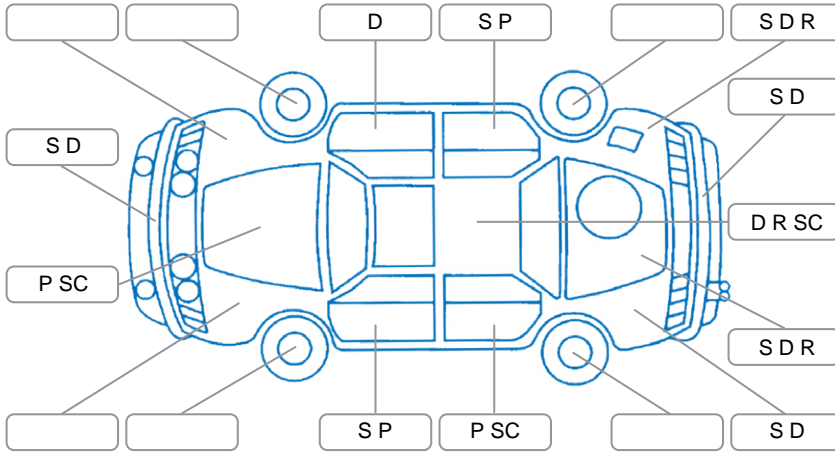

Report ID:	28,095,199	Version:	1
Created:	02 Apr 2026		

Make:	Nissan	Model:	Urvan
Body Style:	Van	Year:	2012
Rego No.:	GKB231	Rego Expiry:	17 Jul 2026
WoF Expiry:	06 Jun 2026	Odometer:	183,863 Kms
Good No.:	28095199	VIN:	JN1MG2E25Z0760587
Next Service:	193625	Service History:	No

**Key**

S = Scratch    R = Rust    C = Crack    \* = Decals    W = Significant scuffs  
 D = Dent    PT = Paint defect    P = Pin dent    SC = Stone Chips

Note: some defects and blemishes may not be displayed in the diagram

**Body Inspection Comments**

Conditions During Body Inspection: Dry

**Under Carriage and Under Bonnet Inspection Comments**

Oil seepage lower engine Area, Rust on under body of Vehicle, Requires Attention.