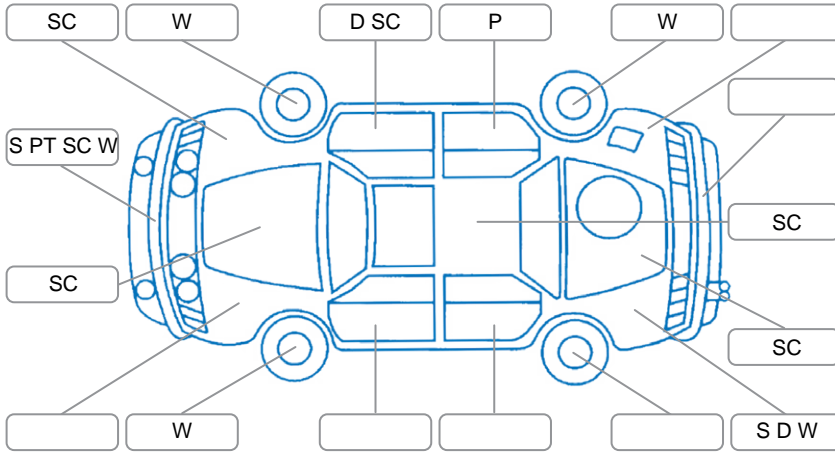

Key
 S = Scratch R = Rust C = Crack * = Decals W = Significant scuffs
 D = Dent PT = Paint defect P = Pin dent SC = Stone Chips

Note: some defects and blemishes may not be displayed in the diagram

Body Inspection Comments

Small stone chip in front windscreen

Conditions During Body Inspection Dry

Under Carriage and Under Bonnet Inspection Comments

4WD

Interior Comments

Seats:	Small rip on drivers seat
Carpets:	Good
Panels:	Good
Dashboard:	Steering wheel average