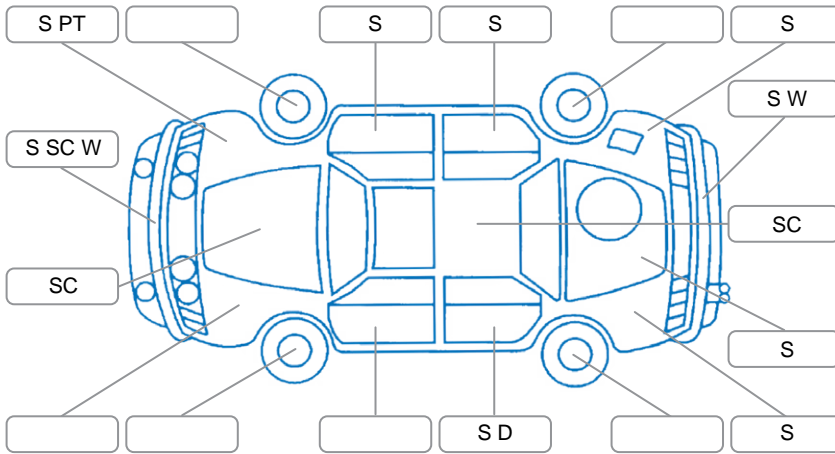

Report ID:	28,095,168	Version:	1
Created:	16 Apr 2026		

Make:	Ssangyong	Model:	Korando
Body Style:	SUV	Year:	2013
Rego No.:	HBN59	Rego Expiry:	07 Apr 2026
WoF Expiry:	13 Nov 2026	Odometer:	215,062 Kms
Good No.:	28095168	VIN:	KPTB0A18SDP129836
Next Service:	197000km	Service History:	No

Key
 S = Scratch R = Rust C = Crack * = Decals W = Significant scuffs
 D = Dent PT = Paint defect P = Pin dent SC = Stone Chips

Note: some defects and blemishes may not be displayed in the diagram

Body Inspection Comments

Conditions During Body Inspection: Dry

Under Carriage and Under Bonnet Inspection Comments

Interior Comments

Seats:	Average
Carpets:	Good
Panels:	Average
Dashboard:	Good

General Comments

Road Conditions During Test Drive	Dry	
Engine Timing Mechanism	Timing Chain	
Evidence of Cam Belt Replacement	<input type="checkbox"/> Yes <input type="checkbox"/> No	Kms
Inspected by:	Robert Rankin	
Published by:	Anna Zandstra	
Inspection Date:	07 Apr 2026	