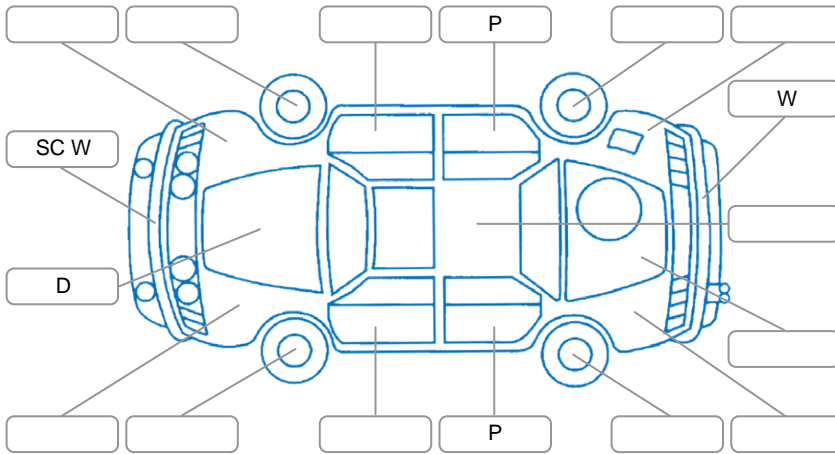

Key
 S = Scratch R = Rust C = Crack * = Decals W = Significant scuffs
 D = Dent PT = Paint defect P = Pin dent SC = Stone Chips

Note: some defects and blemishes may not be displayed in the diagram

Body Inspection Comments

Conditions During Body Inspection: Dry

Under Carriage and Under Bonnet Inspection Comments

Interior Comments

Seats:	Good
Carpets:	Good
Panels:	Good
Dashboard:	Good

General Comments

Road Conditions During Test Drive	Dry	
Engine Timing Mechanism	Timing Chain	
Evidence of Cam Belt Replacement	<input type="checkbox"/> Yes <input type="checkbox"/> No	Kms
Inspected by:	Alana Saunders	
Published by:	Alana Saunders	
Inspection Date:	09 Apr 2026	