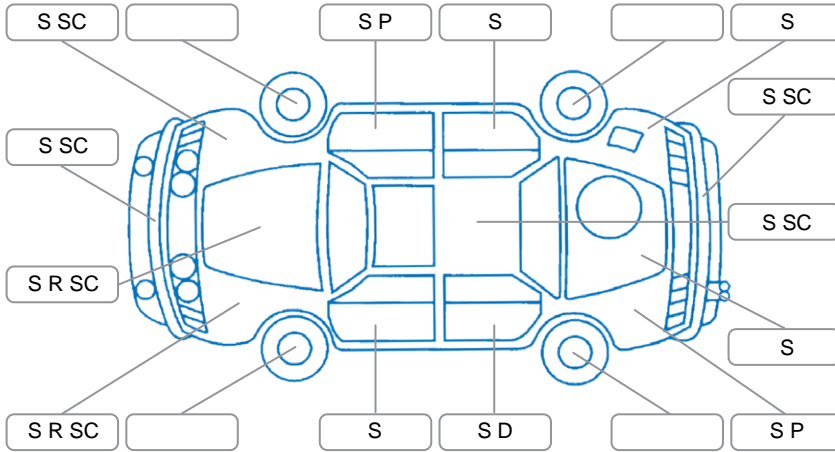

Report ID:	28,095,123	Version:	2
Created:	20 Apr 2026		

Make:	Hyundai	Model:	Kona
Body Style:	SUV	Year:	2023
Rego No.:	PYY301	Rego Expiry:	15 Jul 2026
WoF Expiry:	21 Oct 2026	Odometer:	46,110 Kms
Good No.:	28095123	VIN:	KMHK381EVPU116423
Next Service:	47,000	Service History:	Yes

Key

S = Scratch R = Rust C = Crack * = Decals W = Significant scuffs
 D = Dent PT = Paint defect P = Pin dent SC = Stone Chips

Note: some defects and blemishes may not be displayed in the diagram

Body Inspection Comments

Conditions During Body Inspection: Dry

Under Carriage and Under Bonnet Inspection Comments

Interior Comments

Seats:	Stain on rear centre
Carpets:	Average
Panels:	Average
Dashboard:	Average

General Comments