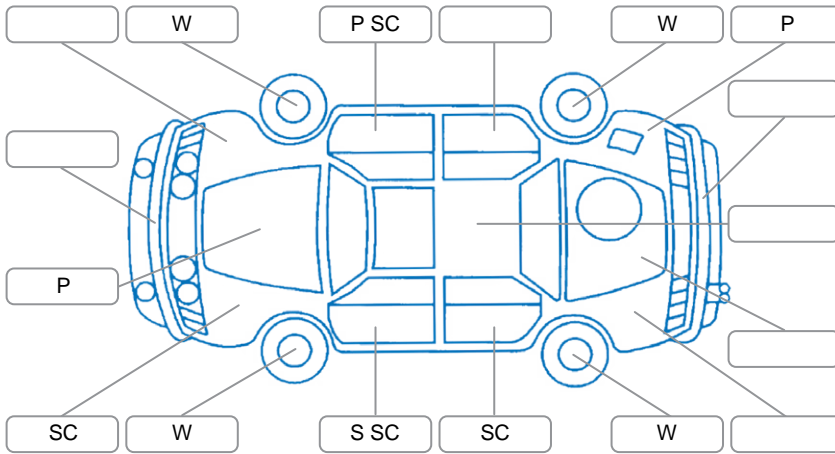

Report ID:	28,095,110	Version:	1
Created:	19 Apr 2026		

Make:	Ford	Model:	Focus
Body Style:	Hatchback	Year:	2009
Rego No.:	EZD63	Rego Expiry:	27 Jul 2026
WoF Expiry:	23 Dec 2026	Odometer:	122,214 Kms
Good No.:	28095110	VIN:	WF0PXXGCDP8Y50705
Next Service:	132,000 Kms	Service History:	No

**Key**  
 S = Scratch    R = Rust    C = Crack    \* = Decals    W = Significant scuffs  
 D = Dent    PT = Paint defect    P = Pin dent    SC = Stone Chips

Note: some defects and blemishes may not be displayed in the diagram

### Body Inspection Comments

Windscreen chip outside cva.

Conditions During Body Inspection

Dry