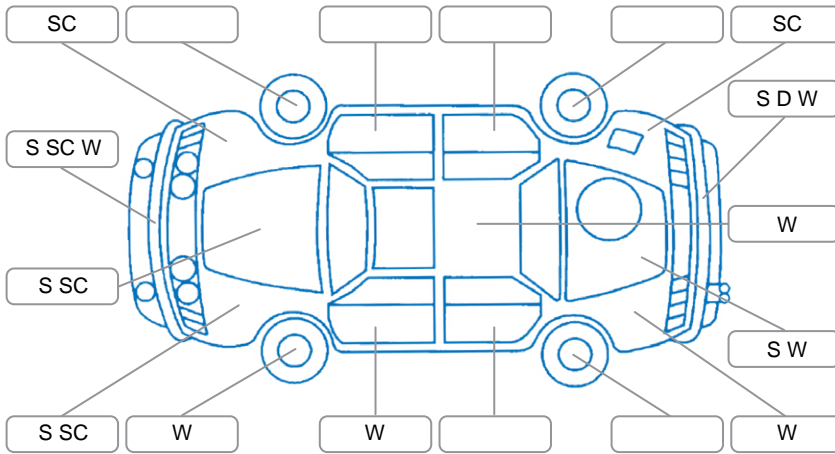

Report ID:	28,095,049	Version:	1
Created:	02 Apr 2026		

Make:	BMW	Model:	320I
Body Style:	Sedan	Year:	2010
Rego No.:	PRH582	Rego Expiry:	09 Jan 2027
WoF Expiry:	27 Jan 2027	Odometer:	94,838 Kms
Good No.:	28095049	VIN:	WBAPG56050NM21419
Next Service:	103,685km	Service History:	No

**Key**

S = Scratch    R = Rust    C = Crack    \* = Decals    W = Significant scuffs  
 D = Dent    PT = Paint defect    P = Pin dent    SC = Stone Chips

Note: some defects and blemishes may not be displayed in the diagram

**Body Inspection Comments**

Windscreen stone chips

Conditions During Body Inspection

Dry

**Under Carriage and Under Bonnet Inspection Comments**

Engine oil seep  
 Rear wheel drive

**Interior Comments**

Seats:	Good
Carpets:	Good
Panels:	Good
Dashboard:	Good